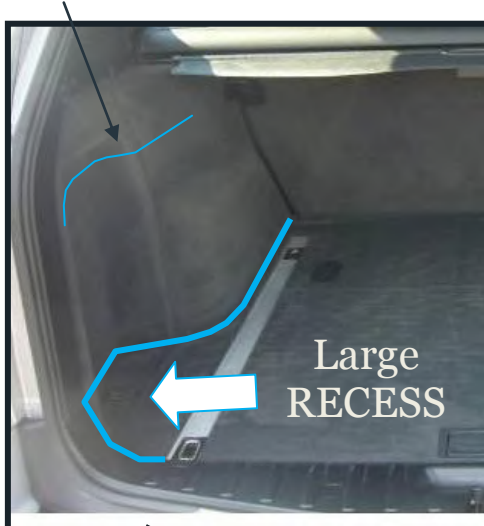

BMW X3 Estate 2004 - 2011 - Our ref: H0398

Please ensure you have selected the model that suits your vehicle

RECESS

Recess on left side close to Tailgate

Our ref: H398RECESS

On the left hand side (Near Side - UK) just inside tailgate entry there is a large RECESS as show below.

The side panel is a concave shape mirroring this recess.

NO RECESS

May have net / Boot Mounted CD/DVD

Our ref: H398NOR

"Most" vehicles with this option will have a small net on the "boot" side of the trim.

The CD/DVD Changer/Sat Nav Unit is located behind a carpet/trim panel on the left, just inside the tailgate entry.

The panel fits "flush" with the carpet/trim on side of the boot above the wheel arch.